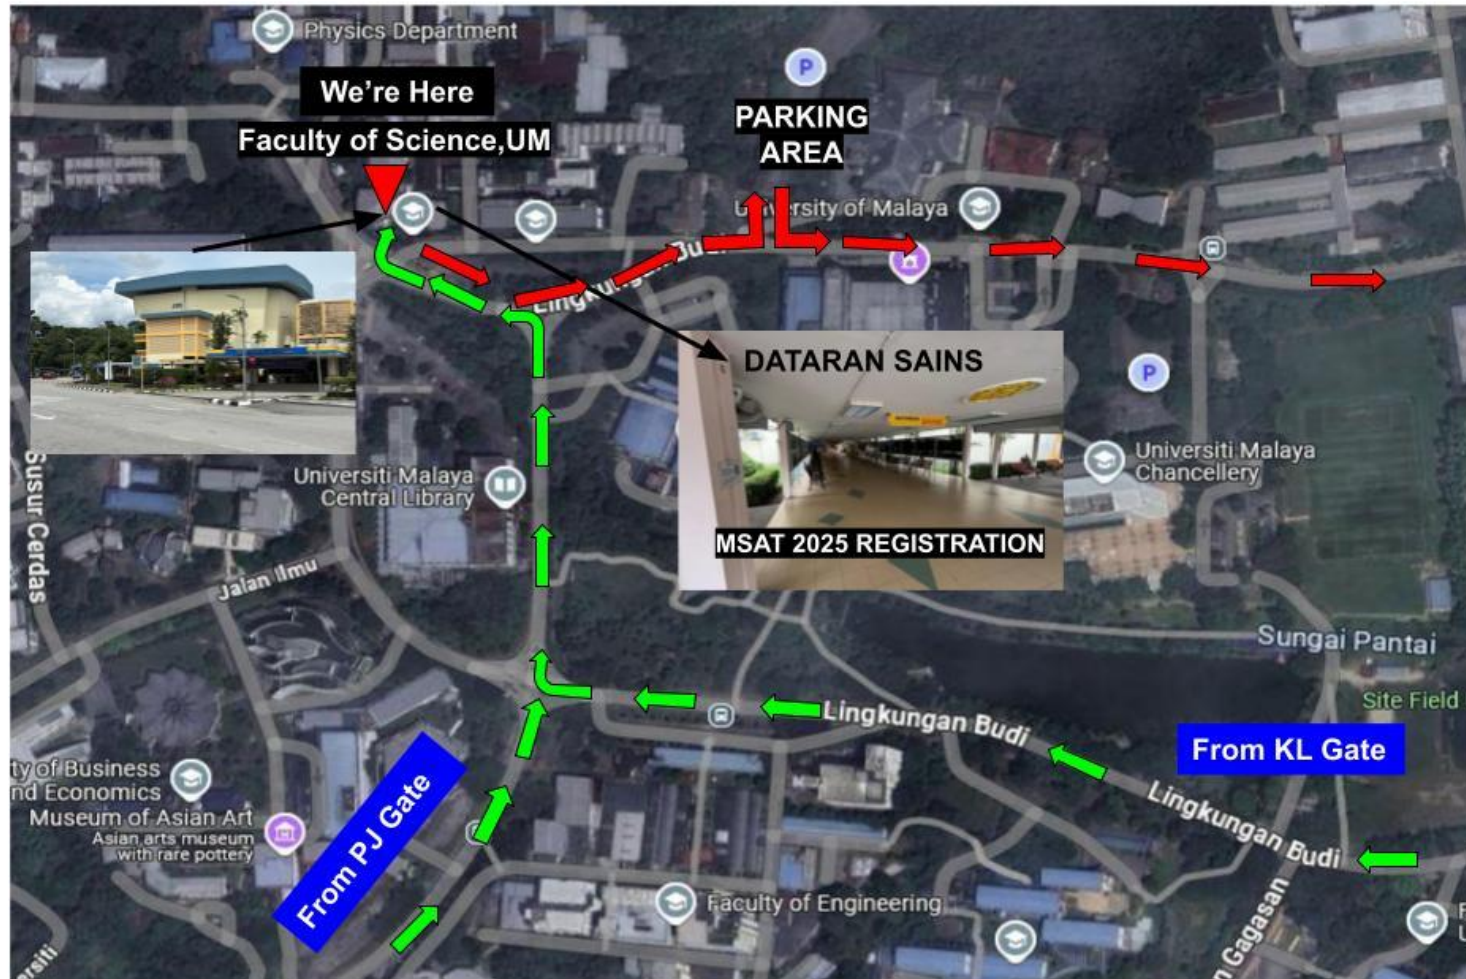

## MSAT-MALAYSIA 2025

### Direction to On-Site Test Venue (Faculty of Science, Universiti Malaya)

→ Way to MSAT 2025

→ Way to Parking Area / Out from Universiti Malaya

**FACULTY OF SCIENCE, UNIVERSITI MALAYA**

The venue will be at the Faculty of Science, Universiti Malaya, 50603, Kuala Lumpur.

Please ensure that you have been assigned to Faculty of Science as your exam venue.

Here is the direction link to the venue <https://maps.app.goo.gl/5e9JRLotpSGAQFBw7>